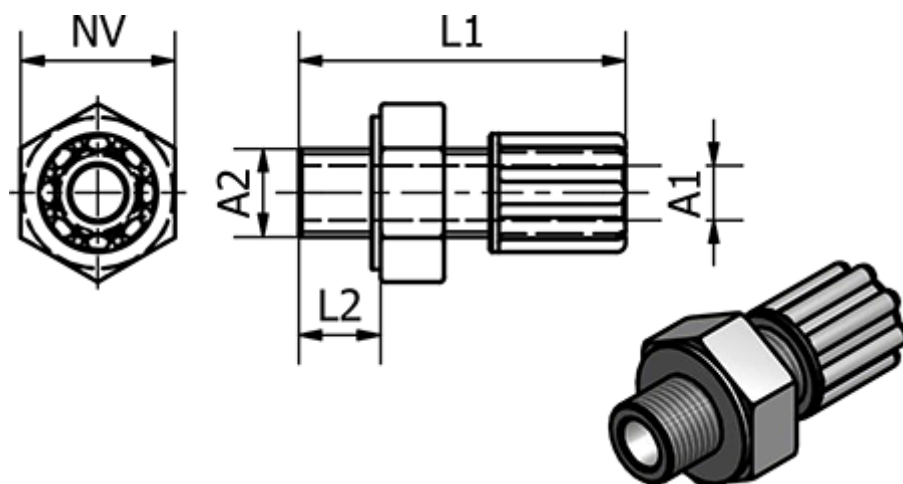

Data Sheet

Article number: 58612023

Description: Push-on 120.23, Ø8/10 - G 3/8"
Straight

Measures

Ext. Hose Diameter A1	= 8/10
L1	= 45
L2	= 12
NV	= 22
Thread A2	= G 3/8"